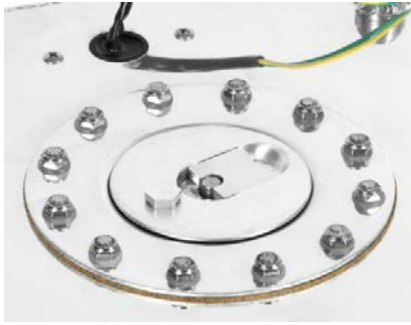

## Surge Tank 4 liter & filter TA40

Volume (liter)- 5  
Inlet / Outlet : AN6  
Fuel Filter , Hose, Fittings and Bracked included

Product Code: TA40  
Price ( EUR): 146.40

Material: Aluminium

## Fuel Cell

Foam compatible with pump gas, E85 and alcohol fuels such as methanol and ethanol

Material: Aluminium , Plastic cap

Sizes (mm)	Inlet Outlet	Volume (liter)	Price ( EUR )	Color	Product Code
250x210x215	AN10	10	100.60	Aluminium	TA25C
310x310x310	AN10	20	117.80	Aluminium	TA25A
380x320x260	AN10	30	144.40	Aluminium	TA25G
420x420x250	AN10	40	152.80	Aluminium	TA25B
260x510x460	AN10	60	161.10	Aluminium	TA25D
260x610x510	AN10	80	190.00	Aluminium	TA25F