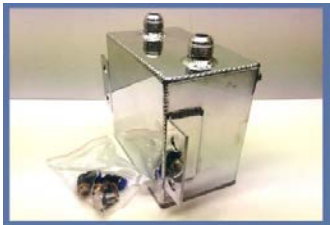

Water Tank TA50

Inlet / Outlet : AN10
Volume (liter)- 2
Material: Aluminium

Product Code: TA50
Price (EUR): 55.00