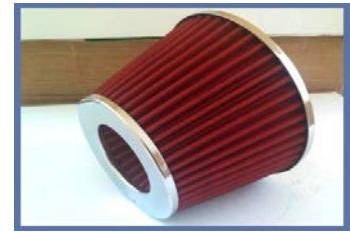

Color: Red, Blue

Stainless Steel Air Filter (8017)

Diameter: 120mm
Overall Height: 150mm
Inlet Diameter: 76mm

Product Code : 8017
Price (EUR): 11.40

Air Filter (702)

Diameter: 155 / 120mm
Height: 230mm
Inlet diameter: 76mm
Color: Red

Product Code : 702
Price (EUR): 12.50

Stainless Steel Air Filter

Diameter: 155mm
Height: 125mm
Inlet Diameter: 76mm

Product Code : 8018
Price (EUR): 12.70

Air Filter - HKS

Diameter: 200mm
Height: 70mm
Inlet Diameter: 83mm
Color: Red

Product Code :
Price (EUR): 17.20

Filter Element for Filter HKS

Color: Yellow, Green, Red

Product Code :
Price (EUR): 8.60

Air Filters

Tuning Parts Ltd.
The Performance Shop

All Prices are in Euro VAT excl.

Sport Air Filter - 155mm Stainless Steel

Inlet diameter: 155mm

Product Code : 1405

Price (EUR): 7.80

Air Filter for Mitsubishi Eclipse 2, Lancer EVO

Input size: 63x112mm

Product Code :

Outer diameter: 180mm