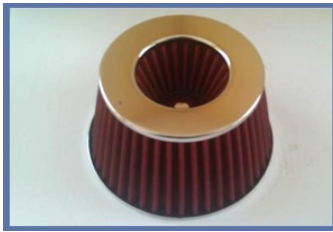

Color: Red, Blue

Stainless Steel Air Filter (8017)

Diameter: 120mm
Overall Height: 150mm
Inlet Diameter: 76mm

Product Code : 8017
Price (EUR): 11.40

Air Filter (702)

Diameter: 155 / 120mm
Height: 230mm
Inlet diameter: 76mm
Color: Red

Product Code : 702
Price (EUR): 12.50

Stainless Steel Air Filter

Diameter: 155mm
Height: 125mm
Inlet Diameter: 76mm

Product Code : 8018
Price (EUR): 12.70

Air Filter - HKS

Diameter: 200mm
Height: 70mm
Inlet Diameter: 83mm
Color: Red

Product Code :
Price (EUR): 17.20

Filter Element for Filter HKS

Color: Yellow, Green, Red

Product Code :
Price (EUR): 8.60

Air Filters

Tuning Parts Ltd.
The Performance Shop

All Prices are in Euro VAT excl.

Sport Air Filter - 155mm Stainless Steel

Inlet diameter: 155mm

Product Code : 1405

Price (EUR): 7.80

Air Filter for Mitsubishi Eclipse 2, Lancer EVO

Input size: 63x112mm

Product Code :

Outer diameter: 180mm