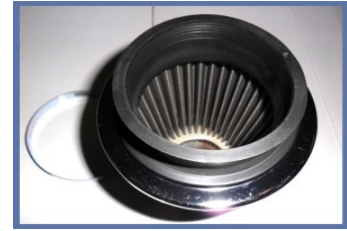

Product Code : AFT706
Price (EUR): 12.70

Color: Gray

Air Filter AFT636A

Base: 170mm
Upper: 120mm
Height: 155mm (without flange)
Diameter: 76 and 89 (adapter included)
Color : Red

Product Code : AFT636A
Price (EUR): 8.50

Air Filters

Tuning Parts Ltd.
The Performance Shop

All Prices are in Euro VAT excl.

Air Filter Double Cone 1115TR

Base: 155mm
Upper: 120mm
Height: 135mm (without flange)
Inlet Diameter: 76mm

Product Code : 1115TR
Price (EUR): 11.10

Color: Red, Blue

Stainless Steel Air Filter (8017)

Diameter: 120mm
Overall Height: 150mm
Inlet Diameter: 76mm

Product Code : 8017
Price (EUR): 11.40

Air Filter (702)

Diameter: 155 / 120mm
Height: 230mm
Inlet diameter: 76mm
Color: Red

Product Code : 702
Price (EUR): 12.50

Stainless Steel Air Filter

Diameter: 155mm
Height: 125mm
Inlet Diameter: 76mm

Product Code : 8018
Price (EUR): 12.70

Air Filter - HKS

Diameter: 200mm
Height: 70mm
Inlet Diameter: 83mm
Color: Red