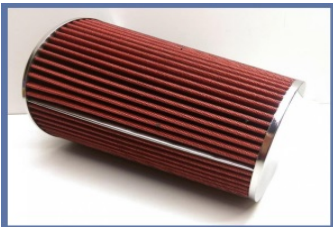

Product Code : AFT706
Price (EUR): 12.70

Color: Gray

Air Filter AFT636A

Base: 170mm
Upper: 120mm
Height: 155mm (without flange)
Diameter: 76 and 89 (adapter included)
Color : Red

Product Code : AFT636A
Price (EUR): 8.50

Air Filters

Tuning Parts Ltd.
The Performance Shop

All Prices are in Euro VAT excl.

Air Filter Double Cone 1115TR

Base: 155mm
Upper: 120mm
Height: 135mm (without flange)
Inlet Diameter: 76mm

Product Code : 1115TR
Price (EUR): 11.10

Color: Red, Blue

Stainless Steel Air Filter (8017)

Diameter: 120mm
Overall Height: 150mm
Inlet Diameter: 76mm

Product Code : 8017
Price (EUR): 11.40

Air Filter (702)

Diameter: 155 / 120mm
Height: 230mm
Inlet diameter: 76mm
Color: Red