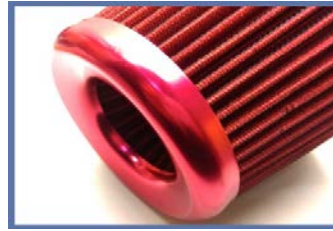

Air Filter (8013)- 65 / 76mm

Diameter: 155mm
Height: 130mm
Inlet Diameter: 65 / 76mm
Color: Yellow

Product Code : 8013
Price (EUR): 10.00

Air Filter Double Cone

Base: 155mm
Upper: 120mm
Height: 68mm (without flange)
Inlet Diameter: 63 and 76mm

Product Code : AFT706
Price (EUR): 12.70

Color: Gray

Air Filter AFT636A

Base: 170mm
Upper: 120mm
Height: 155mm (without flange)
Diameter: 76 and 89 (adapter included)
Color : Red

Product Code : AFT636A
Price (EUR): 8.50

Air Filters

Tuning Parts Ltd.
The Performance Shop

All Prices are in Euro VAT excl.

Air Filter Double Cone 1115TR

Base: 155mm
Upper: 120mm
Height: 135mm (without flange)
Inlet Diameter: 76mm

Product Code : 1115TR
Price (EUR): 11.10

Color: Red, Blue

Stainless Steel Air Filter (8017)

Diameter: 120mm
Overall Height: 150mm
Inlet Diameter: 76mm

Product Code : 8017
Price (EUR): 11.40

Air Filter (702)

Diameter: 155 / 120mm
Height: 230mm
Inlet diameter: 76mm
Color: Red