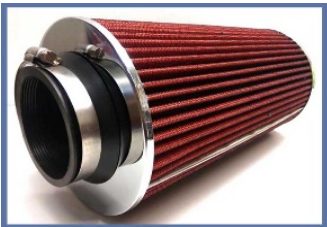

Product Code : AFT706
Price (EUR): 12.70

Color: Gray

Air Filter AFT636A

Base: 170mm
Upper: 120mm
Height: 155mm (without flange)
Diameter: 76 and 89 (adapter included)
Color : Red

Product Code : AFT636A
Price (EUR): 8.50

Air Filters

Tuning Parts Ltd.
The Performance Shop

All Prices are in Euro VAT excl.

Air Filter Double Cone 1115TR

Base: 155mm
Upper: 120mm
Height: 135mm (without flange)
Inlet Diameter: 76mm

Product Code : 1115TR
Price (EUR): 11.10

Color: Red, Blue

Stainless Steel Air Filter (8017)

Diameter: 120mm
Overall Height: 150mm
Inlet Diameter: 76mm

Product Code : 8017
Price (EUR): 11.40

Air Filter (702)

Diameter: 155 / 120mm
Height: 230mm
Inlet diameter: 76mm
Color: Red