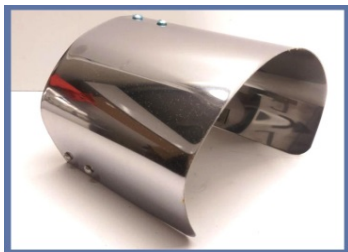

Intake

Tuning Parts Ltd.
The Performance Shop

All Prices are in Euro VAT excl.

Air Filter Thermo Shield

Diameter: 3.5 "-89mm
Outer size: 135x160 mm
Material: Stainless Steel

Product Code : AFT627
Price (EUR): 8.50