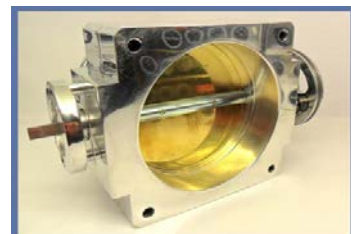

## Throttle Flange RB25DET

Flange for RB25DET Skyline  
And to the collector type Greddy  
Collector Bore Size (mm): 78 x 78

Product Code :  
Price (EUR): **55.30**

## Throttle Body 80mm

Diameter: 80mm  
Material: Aluminum

Product Code :  
Price (EUR): **110.00**

## Throttle Body 90mm

Diameter: 90mm  
Material: Aluminum

Product Code : KX329  
Price (EUR): **146.70**