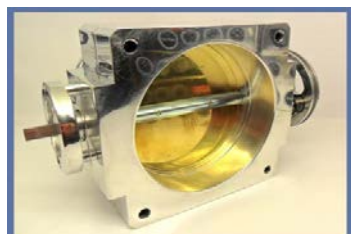

## Throttle Body 80mm

Diameter: 80mm  
Material: Aluminum

Product Code :  
Price (EUR): **110.00**

## Throttle Body 90mm

Diameter: 90mm  
Material: Aluminum

Product Code : KX329  
Price (EUR): **146.70**