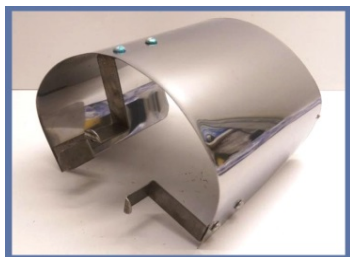

Intake

Tuning Parts Ltd.
The Performance Shop

All Prices are in Euro VAT excl.

Air Filter Thermo Shield

Diameter: 3.5 "-89mm
Outer size: 135x160 mm
Material: Stainless Steel

Product Code : AFT627
Price (EUR): 8.50