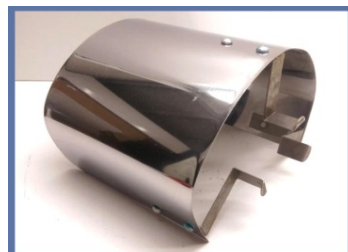

Intake

Tuning Parts Ltd.
The Performance Shop

All Prices are in Euro VAT excl.

Air Filter Thermo Shield

Diameter: 3.5 "-89mm
Outer size: 135x160 mm
Material: Stainless Steel

Product Code : AFT627
Price (EUR): 8.50