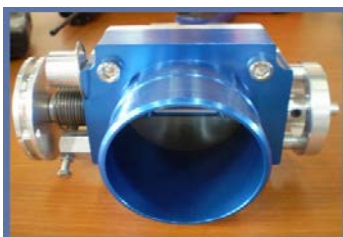

## Throttle Flange RB25DET

Flange for RB25DET Skyline  
And to the collector type Greddy  
Collector Bore Size (mm): 78 x 78

Product Code :  
Price (EUR): **55.30**

## Throttle Body 80mm

Diameter: 80mm  
Material: Aluminum

Product Code :  
Price (EUR): **110.00**

## Throttle Body 90mm

Diameter: 90mm  
Material: Aluminum

Product Code : KX329  
Price (EUR): **146.70**