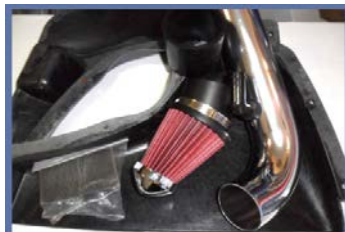

Intake system Citroen Saxo VTR / VTS

Product Code :

Price (EUR): **55.30**